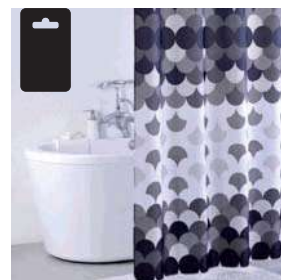

Gradual Stripes Multi

100% polyester
180X180 cm -240X180cm

Lovely Daisy Blue

100% polyester
180X180 cm -240X180cm

Lovely Daisy Grape

100% polyester
180X180 cm -240X180cm

Lovely Daisy Green

100% polyester
180X180 cm -240X180cm